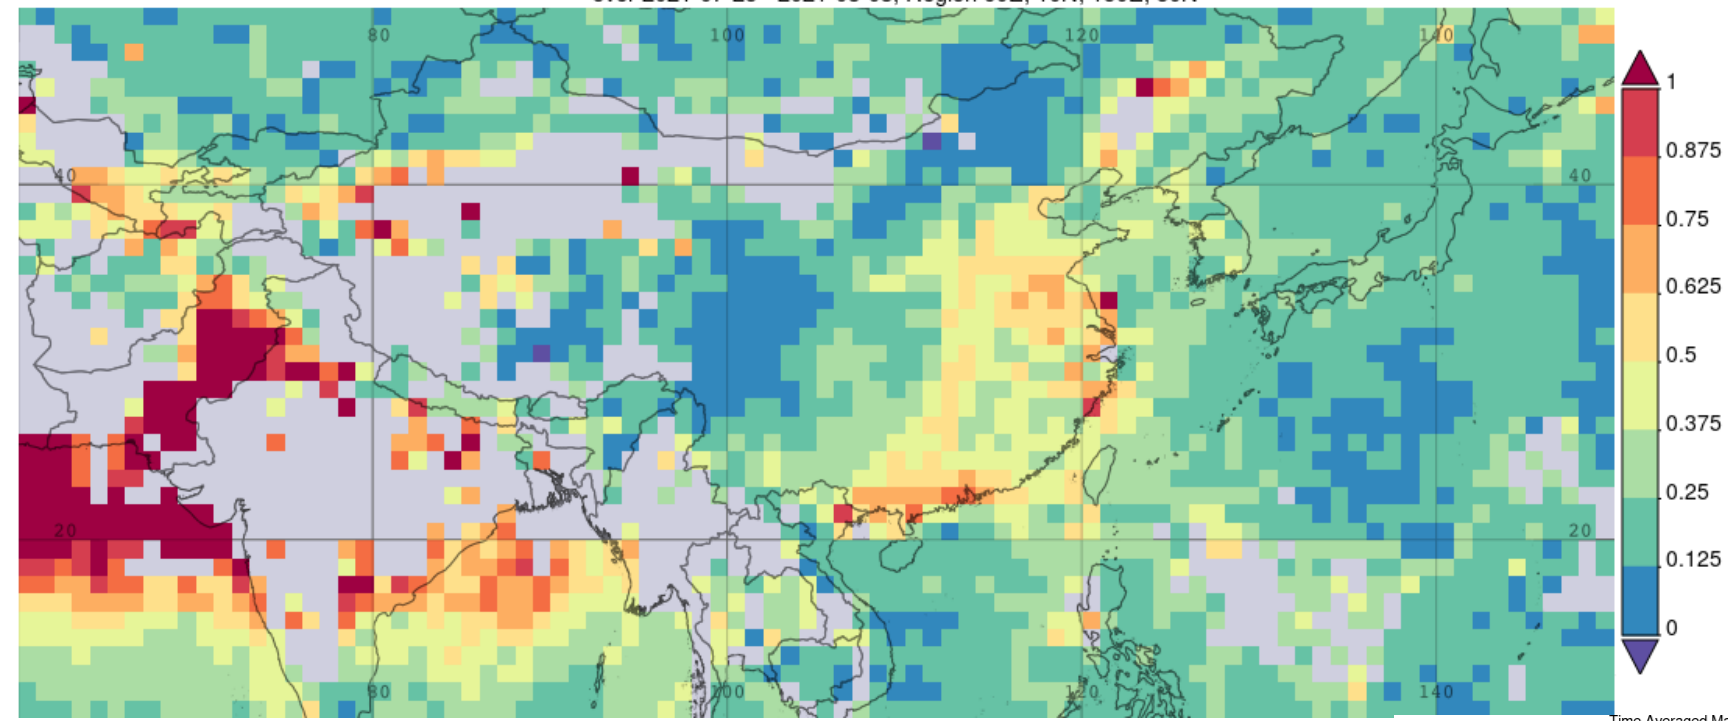

Chiba campaign 2021

July 25 ~ August 3
MODIS AOD 550nm

Saiei

Time Averaged Map of Aerosol Optical Depth 550 nm (Dark Target) daily 1 deg. [MODIS-Terra MOD08_D3 v6.1]
over 2021-08-02, Region 60E, 10N, 150E, 50N

Time Averaged Map of Aerosol Optical Depth 550 nm (Dark Target) daily 1 deg. [MODIS-Terra MOD08_D3 v6.1]
over 2021-08-02, Region 128E, 30N, 144E, 40N

2021-08-02 AOD (Daily mean)

Time Averaged Map of Aerosol Optical Depth 550 nm (Dark Target) daily 1 deg. [MODIS-Terra MOD08_D3 v6.1]
over 2021-08-03, Region 60E, 10N, 150E, 50N

Time Averaged Map of Aerosol Optical Depth 550 nm (Dark Target) daily 1 deg. [MODIS-Terra MOD08_D3 v6.1]
over 2021-08-03, Region 128E, 30N, 144E, 40N

2021-08-03 AOD (Daily mean)

Time Averaged Map of Aerosol Optical Depth 550 nm (Dark Target) daily 1 deg. [MODIS-Terra MOD08_D3 v6.1]
over 2021-07-25 - 2021-08-03, Region 60E, 10N, 150E, 50N

Time Averaged Map of Aerosol Optical Depth 550 nm (Dark Target) daily 1 deg. [MODIS-Terra MOD08_D3 v6.1]
over 2021-07-25 - 2021-08-03, Region 128E, 30N, 144E, 40N

2021-07-25 ~ 0803 AOD (Daily mean)