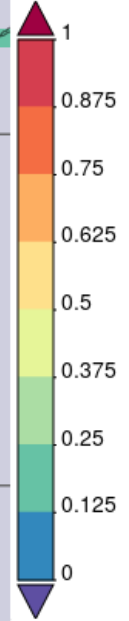

Chiba campaign 2021

July 25 ~ August 3
MODIS AOD 550nm

Saiei

Time Averaged Map of Aerosol Optical Depth 550 nm (Dark Target) daily 1 deg. [MODIS-Terra MOD08_D3 v6.1]
over 2021-08-02, Region 60E, 10N, 150E, 50N

Time Averaged Map of Aerosol Optical Depth 550 nm (Dark Target) daily 1 deg. [MODIS-Terra MOD08_D3 v6.1]
over 2021-08-02, Region 128E, 30N, 144E, 40N

2021-08-02 AOD (Daily mean)

Time Averaged Map of Aerosol Optical Depth 550 nm (Dark Target) daily 1 deg. [MODIS-Terra MOD08_D3 v6.1]
over 2021-08-03, Region 60E, 10N, 150E, 50N

Time Averaged Map of Aerosol Optical Depth 550 nm (Dark Target) daily 1 deg. [MODIS-Terra MOD08_D3 v6.1]
over 2021-08-03, Region 128E, 30N, 144E, 40N

2021-08-03 AOD (Daily mean)

Time Averaged Map of Aerosol Optical Depth 550 nm (Dark Target) daily 1 deg. [MODIS-Terra MOD08_D3 v6.1]
over 2021-07-25 - 2021-08-03, Region 60E, 10N, 150E, 50N