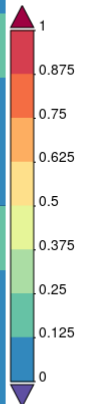

Chiba campaign 2021

July 25 ~ August 3
MODIS AOD 550nm

Saiei

Time Averaged Map of Aerosol Optical Depth 550 nm (Dark Target) daily 1 deg. [MODIS-Terra MOD08_D3 v6.1]
over 2021-08-02, Region 60E, 10N, 150E, 50N

Time Averaged Map of Aerosol Optical Depth 550 nm (Dark Target) daily 1 deg. [MODIS-Terra MOD08_D3 v6.1]
over 2021-08-02, Region 128E, 30N, 144E, 40N

2021-08-02 AOD (Daily mean)

Time Averaged Map of Aerosol Optical Depth 550 nm (Dark Target) daily 1 deg. [MODIS-Terra MOD08_D3 v6.1]
over 2021-08-03, Region 60E, 10N, 150E, 50N

Time Averaged Map of Aerosol Optical Depth 550 nm (Dark Target) daily 1 deg. [MODIS-Terra MOD08_D3 v6.1]
over 2021-08-03, Region 128E, 30N, 144E, 40N

2021-08-03 AOD (Daily mean)

Time Averaged Map of Aerosol Optical Depth 550 nm (Dark Target) daily 1 deg. [MODIS-Terra MOD08_D3 v6.1]
over 2021-07-25 - 2021-08-03, Region 60E, 10N, 150E, 50N