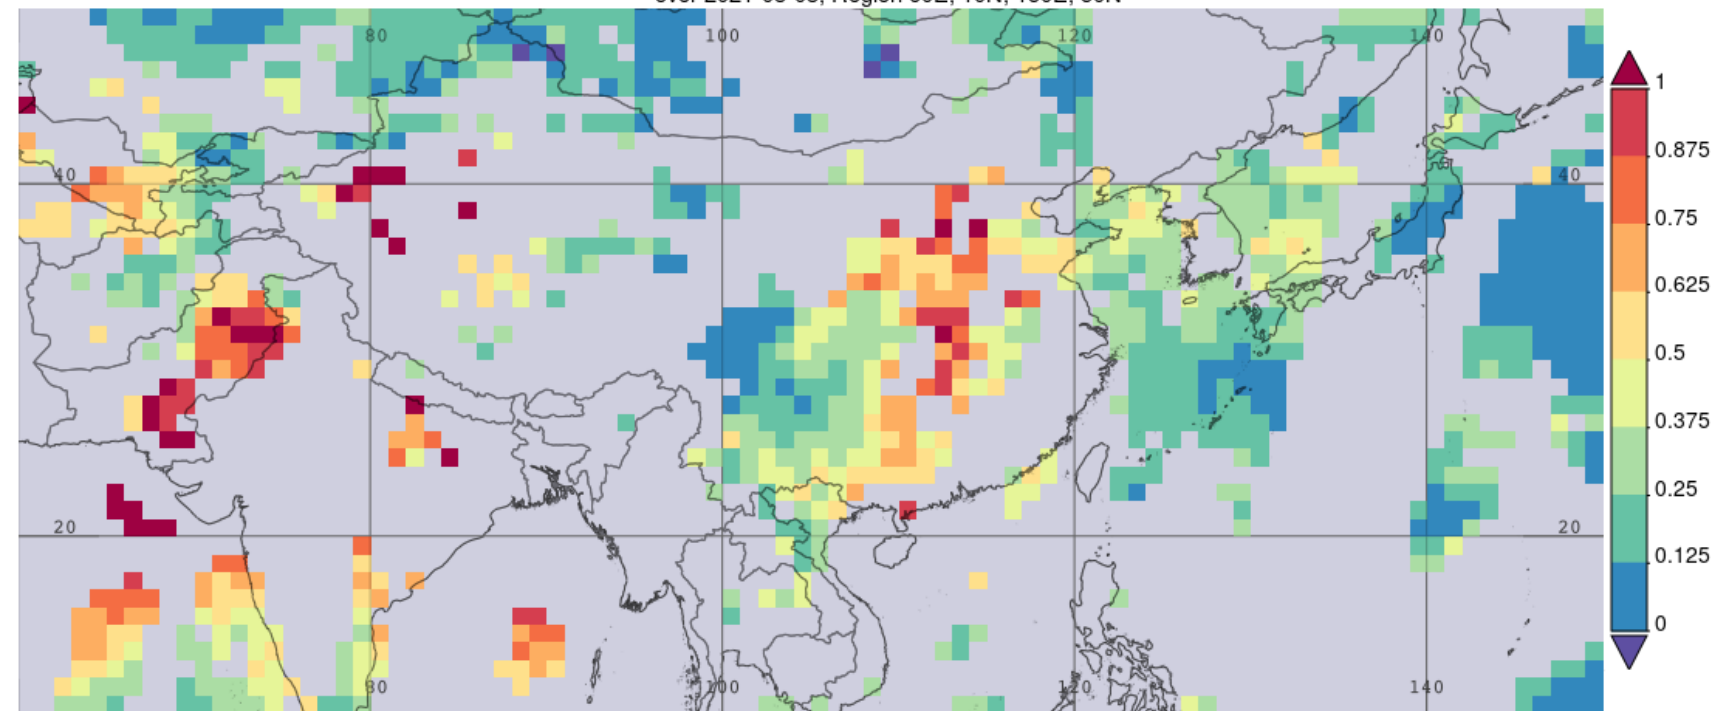

Chiba campaign 2021

July 25 ~ August 3
MODIS AOD 550nm

Saiei

Time Averaged Map of Aerosol Optical Depth 550 nm (Dark Target) daily 1 deg. [MODIS-Terra MOD08_D3 v6.1]
over 2021-08-02, Region 60E, 10N, 150E, 50N

Time Averaged Map of Aerosol Optical Depth 550 nm (Dark Target) daily 1 deg. [MODIS-Terra MOD08_D3 v6.1]
over 2021-08-02, Region 128E, 30N, 144E, 40N

2021-08-02 AOD (Daily mean)

Time Averaged Map of Aerosol Optical Depth 550 nm (Dark Target) daily 1 deg. [MODIS-Terra MOD08_D3 v6.1]
over 2021-08-03, Region 60E, 10N, 150E, 50N

Time Averaged Map of Aerosol Optical Depth 550 nm (Dark Target) daily 1 deg. [MODIS-Terra MOD08_D3 v6.1]
over 2021-08-03, Region 128E, 30N, 144E, 40N

2021-08-03 AOD (Daily mean)

Time Averaged Map of Aerosol Optical Depth 550 nm (Dark Target) daily 1 deg. [MODIS-Terra MOD08_D3 v6.1]
over 2021-07-25 - 2021-08-03, Region 60E, 10N, 150E, 50N

Time Averaged Map of Aerosol Optical Depth 550 nm (Dark Target) daily 1 deg. [MODIS-Terra MOD08_D3 v6.1]
over 2021-07-25 - 2021-08-03, Region 128E, 30N, 144E, 40N

2021-07-25 ~ 0803 AOD (Daily mean)