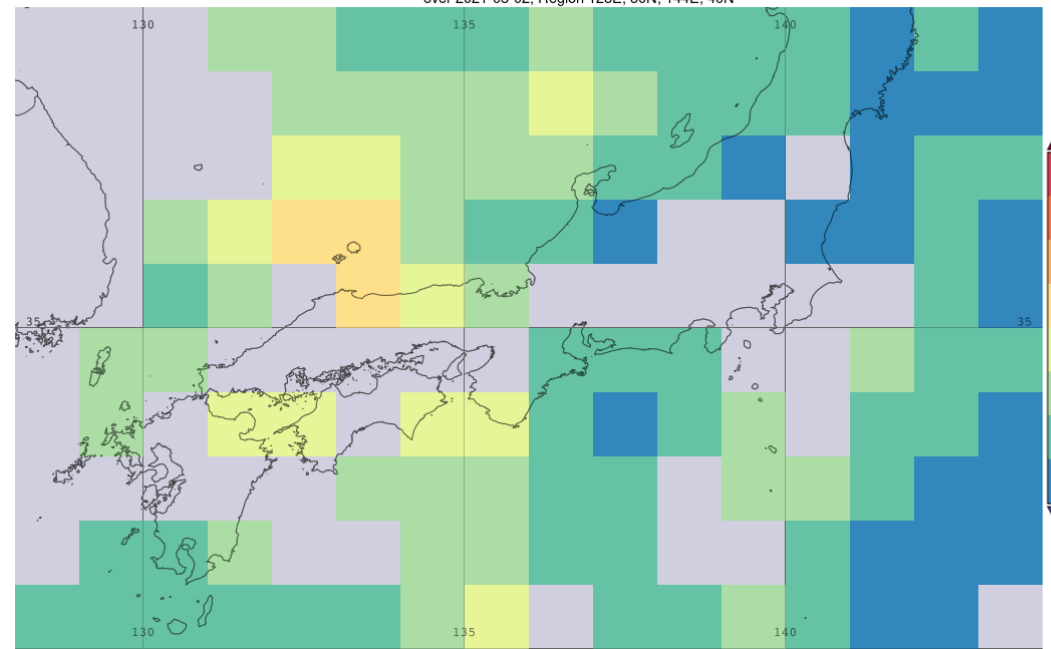

Chiba campaign 2021

July 25 ~ August 3
MODIS AOD 550nm

Saiei

Time Averaged Map of Aerosol Optical Depth 550 nm (Dark Target) daily 1 deg. [MODIS-Terra MOD08_D3 v6.1]
over 2021-08-02, Region 60E, 10N, 150E, 50N

Time Averaged Map of Aerosol Optical Depth 550 nm (Dark Target) daily 1 deg. [MODIS-Terra MOD08_D3 v6.1]
over 2021-08-02, Region 128E, 30N, 144E, 40N

2021-08-02 AOD (Daily mean)

Time Averaged Map of Aerosol Optical Depth 550 nm (Dark Target) daily 1 deg. [MODIS-Terra MOD08_D3 v6.1]
over 2021-08-03, Region 60E, 10N, 150E, 50N

Time Averaged Map of Aerosol Optical Depth 550 nm (Dark Target) daily 1 deg. [MODIS-Terra MOD08_D3 v6.1]
over 2021-08-03, Region 128E, 30N, 144E, 40N

2021-08-03 AOD (Daily mean)

Time Averaged Map of Aerosol Optical Depth 550 nm (Dark Target) daily 1 deg. [MODIS-Terra MOD08_D3 v6.1]
over 2021-07-25 - 2021-08-03, Region 60E, 10N, 150E, 50N

Time Averaged Map of Aerosol Optical Depth 550 nm (Dark Target) daily 1 deg. [MODIS-Terra MOD08_D3 v6.1]
over 2021-07-25 - 2021-08-03, Region 128E, 30N, 144E, 40N

2021-07-25 ~ 0803 AOD (Daily mean)