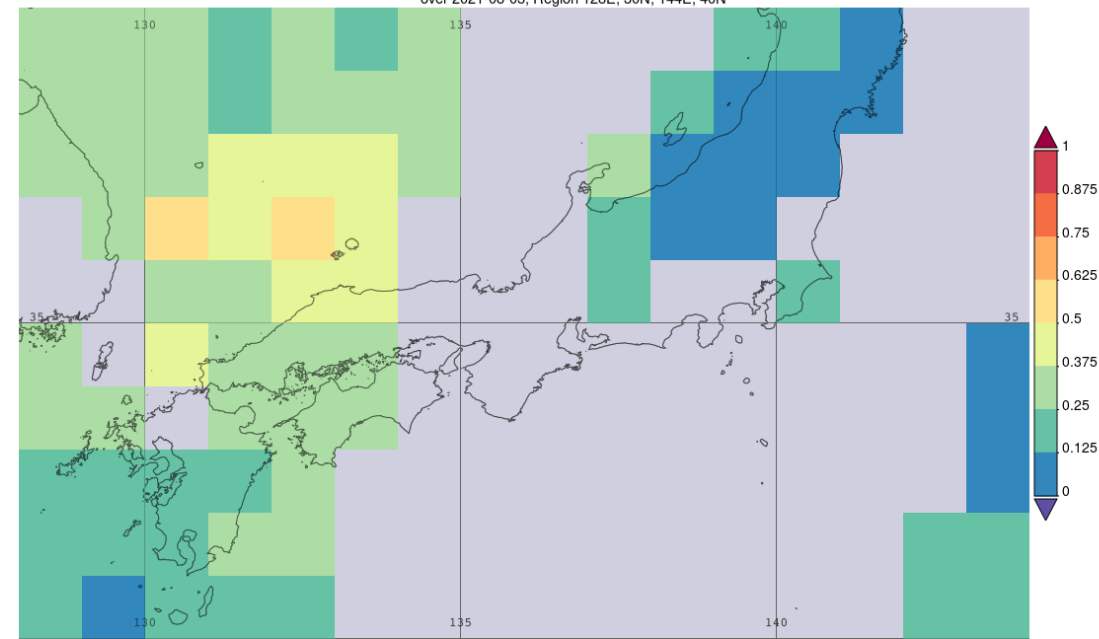

Chiba campaign 2021

July 25 ~ August 3
MODIS AOD 550nm

Saiei

Time Averaged Map of Aerosol Optical Depth 550 nm (Dark Target) daily 1 deg. [MODIS-Terra MOD08_D3 v6.1]
over 2021-08-02, Region 60E, 10N, 150E, 50N

Time Averaged Map of Aerosol Optical Depth 550 nm (Dark Target) daily 1 deg. [MODIS-Terra MOD08_D3 v6.1]
over 2021-08-02, Region 128E, 30N, 144E, 40N

2021-08-02 AOD (Daily mean)

Time Averaged Map of Aerosol Optical Depth 550 nm (Dark Target) daily 1 deg. [MODIS-Terra MOD08_D3 v6.1]
over 2021-08-03, Region 60E, 10N, 150E, 50N

Time Averaged Map of Aerosol Optical Depth 550 nm (Dark Target) daily 1 deg. [MODIS-Terra MOD08_D3 v6.1]
over 2021-08-03, Region 128E, 30N, 144E, 40N

2021-08-03 AOD (Daily mean)

Time Averaged Map of Aerosol Optical Depth 550 nm (Dark Target) daily 1 deg. [MODIS-Terra MOD08_D3 v6.1]
over 2021-07-25 - 2021-08-03, Region 60E, 10N, 150E, 50N

Time Averaged Map of Aerosol Optical Depth 550 nm (Dark Target) daily 1 deg. [MODIS-Terra MOD08_D3 v6.1]
over 2021-07-25 - 2021-08-03, Region 128E, 30N, 144E, 40N

2021-07-25 ~ 0803 AOD (Daily mean)