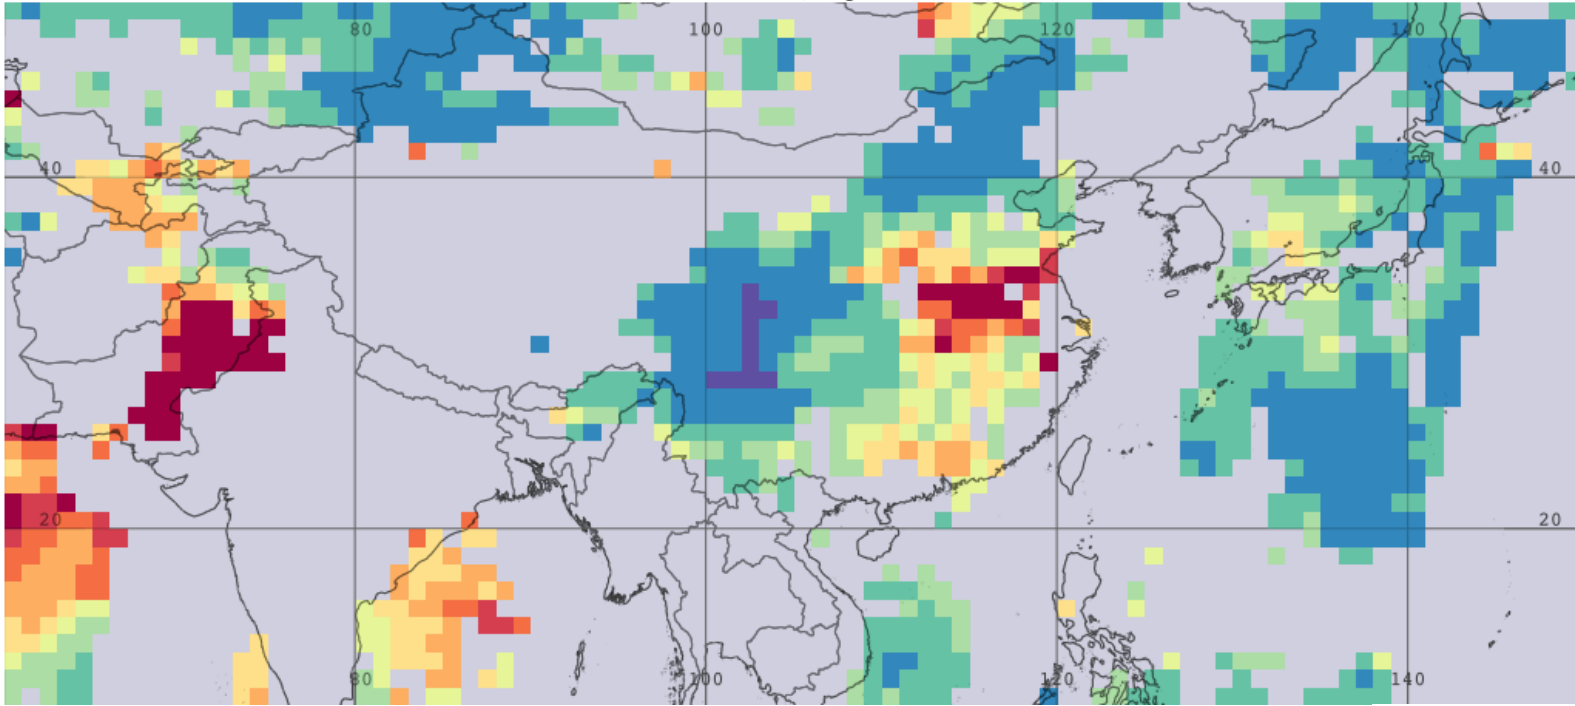

Chiba campaign 2021

July 25 ~ August 3
MODIS AOD 550nm

Saiei

Time Averaged Map of Aerosol Optical Depth 550 nm (Dark Target) daily 1 deg. [MODIS-Terra MOD08_D3 v6.1]
over 2021-08-02, Region 60E, 10N, 150E, 50N

Time Averaged Map of Aerosol Optical Depth 550 nm (Dark Target) daily 1 deg. [MODIS-Terra MOD08_D3 v6.1]
over 2021-08-02, Region 128E, 30N, 144E, 40N

2021-08-02 AOD (Daily mean)

Time Averaged Map of Aerosol Optical Depth 550 nm (Dark Target) daily 1 deg. [MODIS-Terra MOD08_D3 v6.1]
over 2021-08-03, Region 60E, 10N, 150E, 50N

Time Averaged Map of Aerosol Optical Depth 550 nm (Dark Target) daily 1 deg. [MODIS-Terra MOD08_D3 v6.1]
over 2021-08-03, Region 128E, 30N, 144E, 40N

2021-08-03 AOD (Daily mean)

Time Averaged Map of Aerosol Optical Depth 550 nm (Dark Target) daily 1 deg. [MODIS-Terra MOD08_D3 v6.1]
over 2021-07-25 - 2021-08-03, Region 60E, 10N, 150E, 50N

Time Averaged Map of Aerosol Optical Depth 550 nm (Dark Target) daily 1 deg. [MODIS-Terra MOD08_D3 v6.1]
over 2021-07-25 - 2021-08-03, Region 128E, 30N, 144E, 40N

2021-07-25 ~ 0803 AOD (Daily mean)