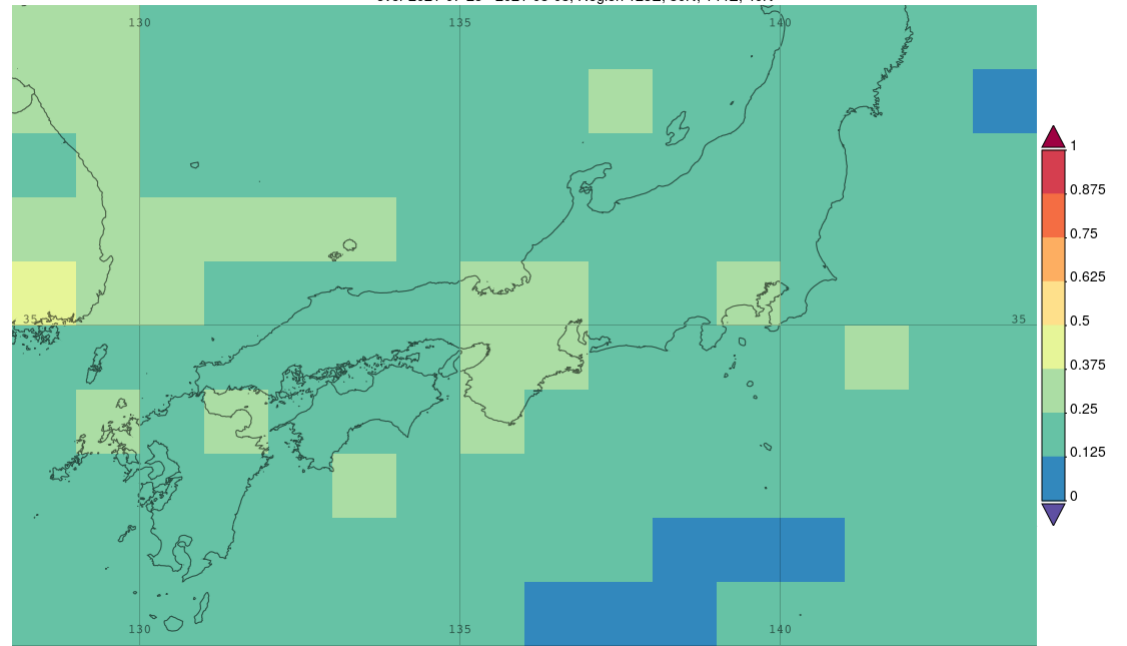

Time Averaged Map of Aerosol Optical Depth 550 nm (Dark Target) daily 1 deg. [MODIS-Terra MOD08_D3 v6.1]
over 2021-08-02, Region 128E, 30N, 144E, 40N

2021-08-02 AOD (Daily mean)

Time Averaged Map of Aerosol Optical Depth 550 nm (Dark Target) daily 1 deg. [MODIS-Terra MOD08_D3 v6.1]
over 2021-08-03, Region 60E, 10N, 150E, 50N

Time Averaged Map of Aerosol Optical Depth 550 nm (Dark Target) daily 1 deg. [MODIS-Terra MOD08_D3 v6.1]
over 2021-08-03, Region 128E, 30N, 144E, 40N

2021-08-03 AOD (Daily mean)

Time Averaged Map of Aerosol Optical Depth 550 nm (Dark Target) daily 1 deg. [MODIS-Terra MOD08_D3 v6.1]
over 2021-07-25 - 2021-08-03, Region 60E, 10N, 150E, 50N

Time Averaged Map of Aerosol Optical Depth 550 nm (Dark Target) daily 1 deg. [MODIS-Terra MOD08_D3 v6.1]
over 2021-07-25 - 2021-08-03, Region 128E, 30N, 144E, 40N

2021-07-25 ~ 0803 AOD (Daily mean)